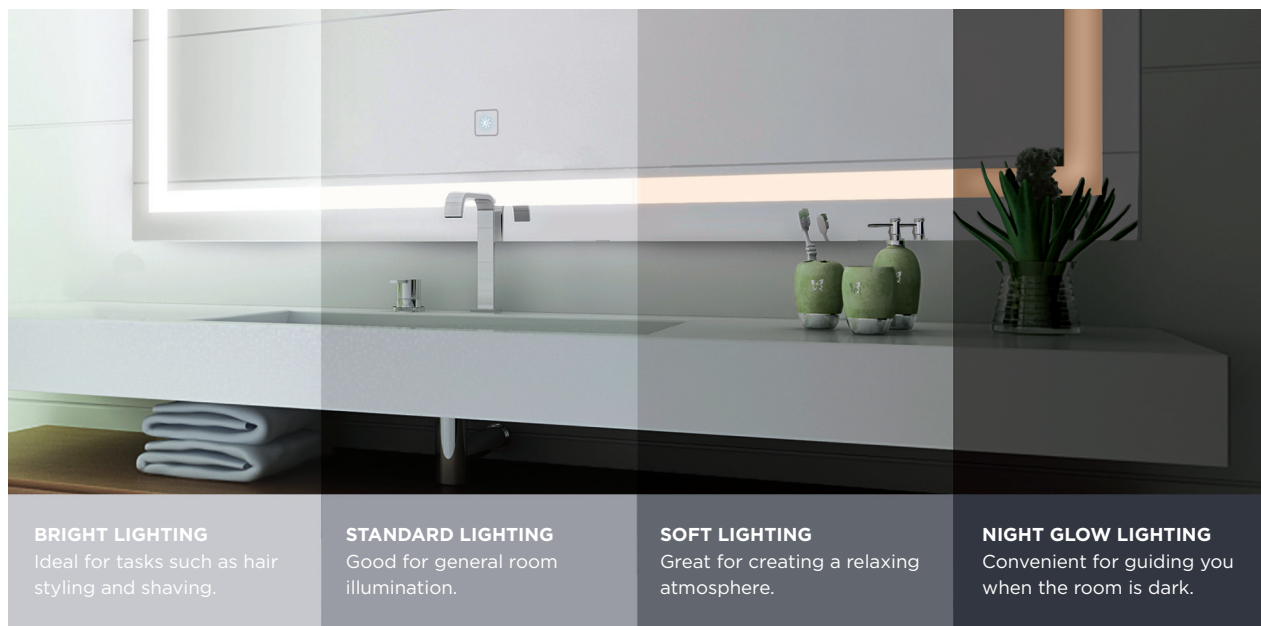

Keen Technology

Bring the Silhouette™ Lighted Mirror and Ascension™ Mirrored Cabinet to life with the beauty and functionality of Keen™, which offers dimming, eco-friendly technology, and Night Glow with a touch.

- The intuitive interface is seamlessly integrated into the mirror, offering a sleek and beautiful design.
- Lighting initiates at full brightness and dims down and back up by touching and holding the Keen icon.
- Night Glow mode provides just enough lighting to safely guide you when the room is dark, and the Eye-Sensitivity Adjustment technology automatically reduces the light level as your eyes adjust to low light.

Keen is available as an upgrade in the Silhouette™ lighted mirror (page 48) and included in the Ascension™ mirrored cabinet (page 70). Keen must be connected to earth ground in accordance with NEC code 250.20 (B). Improper ground can result in irregular function of the unit.

THE EASIEST OPERATION

Tap to cycle through On, Night Glow, and Off.

Touch and hold to gradually change light between 100% and 10% brightness.

After one hour of non-use, Keen's Energy Save Mode automatically dims the lights to 10% brightness