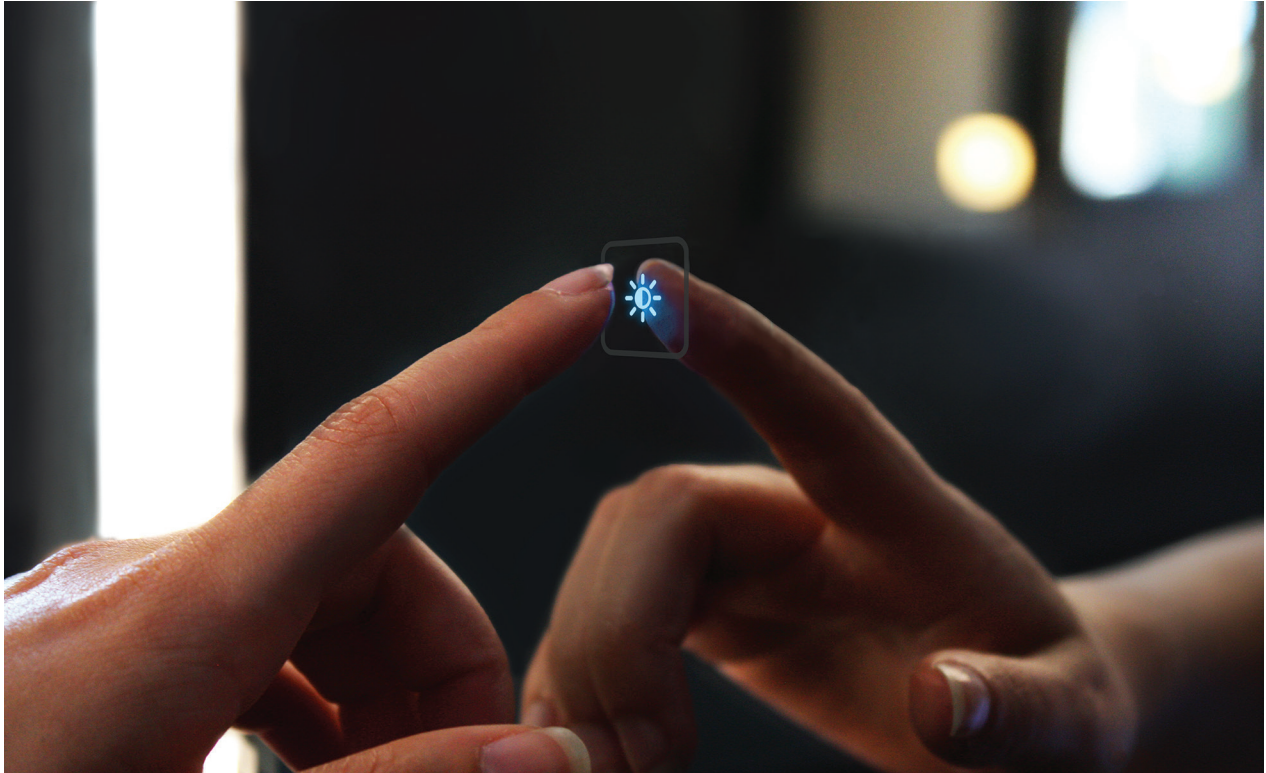

Keen Technology

Bring the Silhouette™ Lighted Mirror and Ascension™ Mirrored Cabinet to life with the beauty and functionality of Keen™, which offers dimming, eco-friendly technology, and Night Glow with a touch.

- The intuitive interface is seamlessly integrated into the mirror, offering a sleek and beautiful design.
- Lighting initiates at full brightness and dims down and back up by touching and holding the Keen icon.
- Night Glow mode provides just enough lighting to safely guide you when the room is dark, and the Eye-Sensitivity Adjustment technology automatically reduces the light level as your eyes adjust to low light.

THE SMARTEST ECO-FRIENDLY TECHNOLOGY

The intelligent sensor in Keen supports your commitment to the environment:

- It dims your lighted mirror after an hour of non-use, so you're helping the environment even when you forget to turn the lights down.
- Energy consumption is reduced on average by 60%, making a big impact automatically.

THE EASIEST OPERATION

Tap to cycle through On, Night Glow, and Off.

Touch and hold to gradually change light between 100% and 10% brightness.

After one hour of non-use, Keen's Energy Save Mode automatically dims the lights to 10% brightness