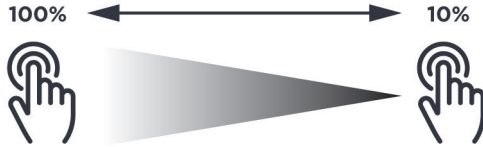

THE SMARTEST ECO-FRIENDLY TECHNOLOGY

The intelligent sensor in Keen supports your commitment to the environment:

- It dims your lighted mirror after an hour of non-use, so you're helping the environment even when you forget to turn the lights down.
- Energy consumption is reduced on average by 60%, making a big impact automatically.

THE EASIEST OPERATION

Tap to cycle through On, Night Glow, and Off.

Touch and hold to gradually change light between 100% and 10% brightness.

After one hour of non-use, Keen's Energy Save Mode automatically dims the lights to 10% brightness